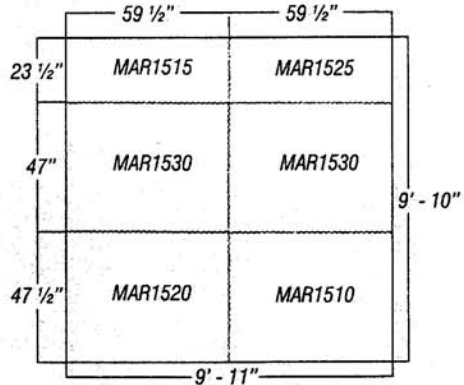

HUMANE MANUFACTURING LLC

LOKTUFF®

**Horse
Mats**

Complete Stall Mats

MAR 1212
12' X 12' X 3/4" Stall

MAR 1012
10' X 12' X 3/4" Stall

MAR 1010
10' X 10' X 3/4" Stall

Custom Sizes Available Upon Request.