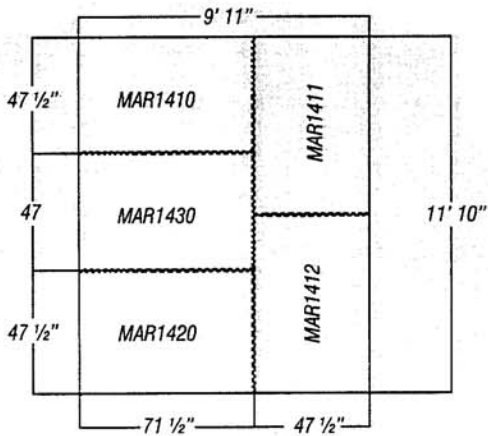

HUMANE MANUFACTURING LLC

LOKTUFF®

**Horse
Mats**

Complete Stall Mats

MAR 1212
12' X 12' X 3/4" Stall

MAR 1012
10' X 12' X 3/4" Stall

MAR 1010
10' X 10' X 3/4" Stall

Custom Sizes Available Upon Request.