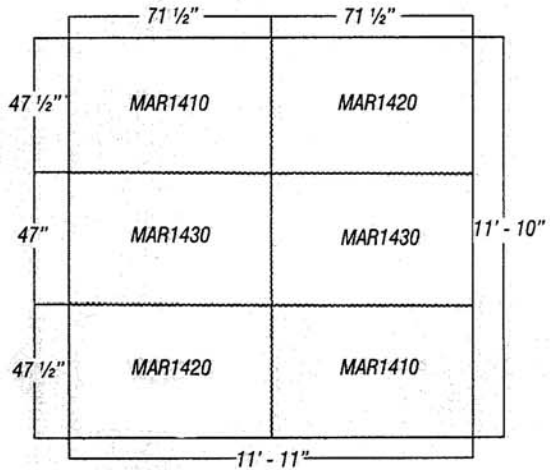

HUMANE MANUFACTURING LLC

LOKTUFF®

**Horse
Mats**

Complete Stall Mats

MAR 1212
12' X 12' X 3/4" Stall

MAR 1012
10' X 12' X 3/4" Stall

MAR 1010
10' X 10' X 3/4" Stall

Custom Sizes Available Upon Request.